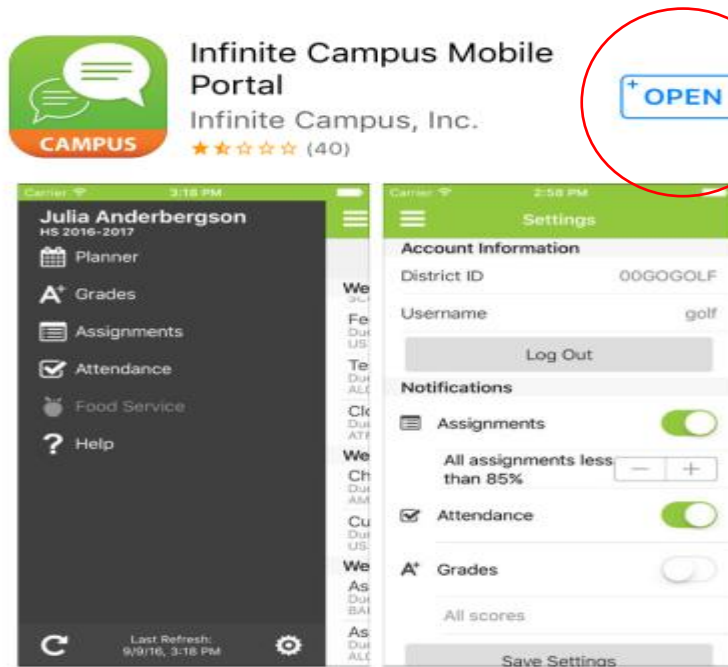

Infinite Campus Portal App

The Infinite Campus Portal app is available for your smartphone or tablet. Log in to the portal to download it.

1. Go to the App Store on your device and search for **Infinite Campus Mobile Portal**. Tap on **GET** and then **OPEN**.