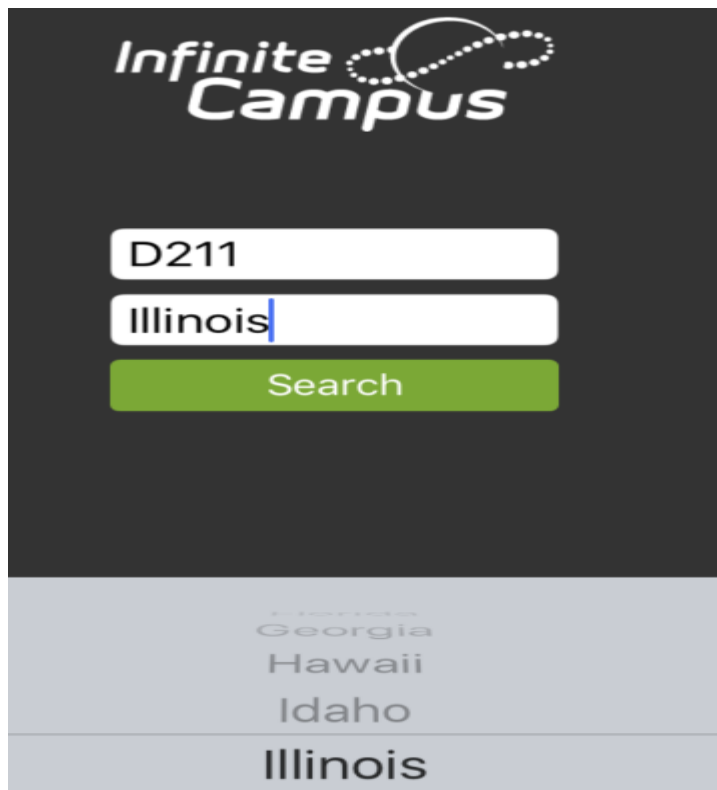

Infinite Campus Portal App

The Infinite Campus Portal app is available for your smartphone or tablet. Log in to the portal to download it.

1. Go to the App Store on your device and search for **Infinite Campus Mobile Portal**. Tap on **GET** and then **OPEN**.

2. Type in **D211** for District and scroll to **Illinois** for State.

3. Tap on **TOWNSHIP H S DIST 211**.

4. Type in your **username** and **password**. Tap on **Log In**.

If you cannot remember your Infinite Campus username and password, please contact the Conant Technology Department at 847-755-3761.