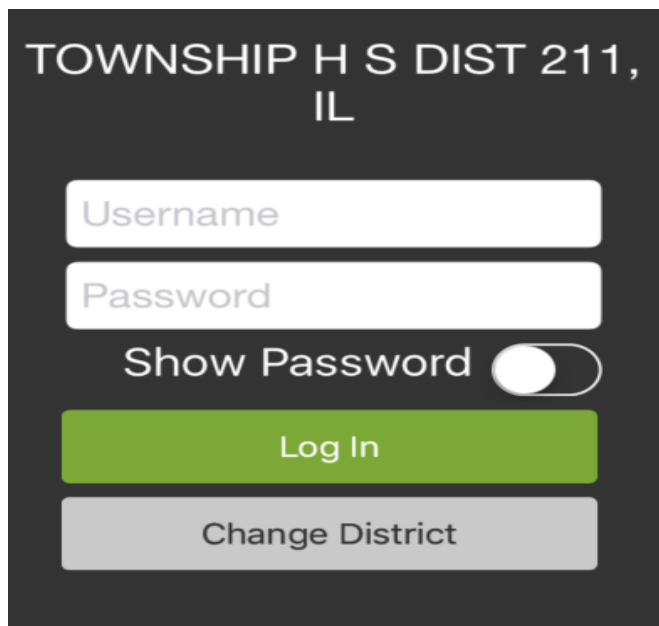

4. Type in your **username** and **password**. Tap on **Log In**.