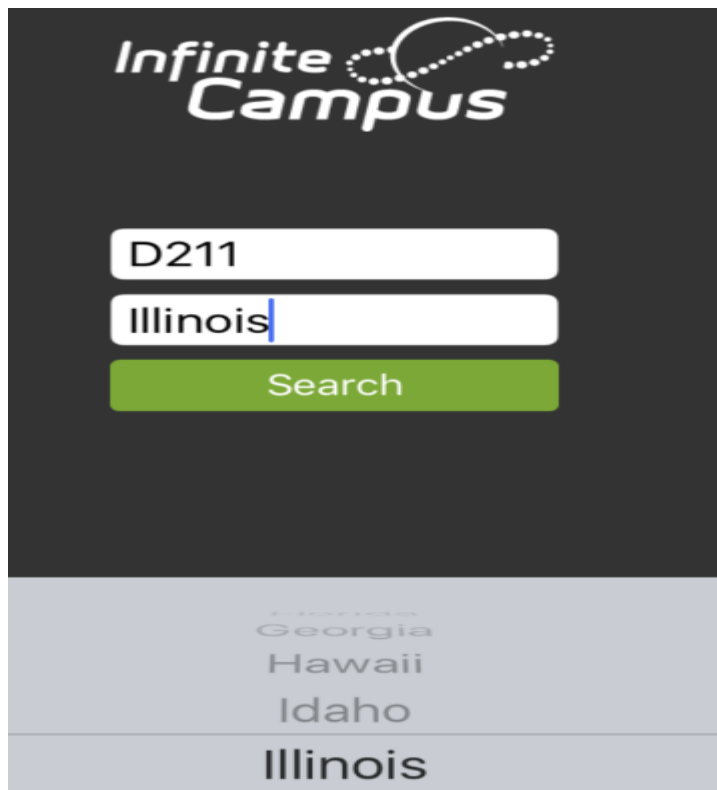

Infinite Campus Portal App

The Infinite Campus Portal app is available for your smartphone or tablet. Log in to the portal to download it.

1. Go to the App Store on your device and search for **Infinite Campus Mobile Portal**. Click on **GET** and then **OPEN**.

2. Type in **D211** for District and scroll to **Illinois** for State.

3. Tap on **TOWNSHIP H S DIST 211**.

4. Type in your **username** and **password**. Tap on **Log In**.

A screenshot of a mobile application login screen. The title "TOWNSHIP H S DIST 211, IL" is at the top. Below the title are two white input fields: "Username" and "Password". Under the "Password" field is a "Show Password" label with a toggle switch. At the bottom, there are two buttons: a green "Log In" button and a grey "Change District" button.