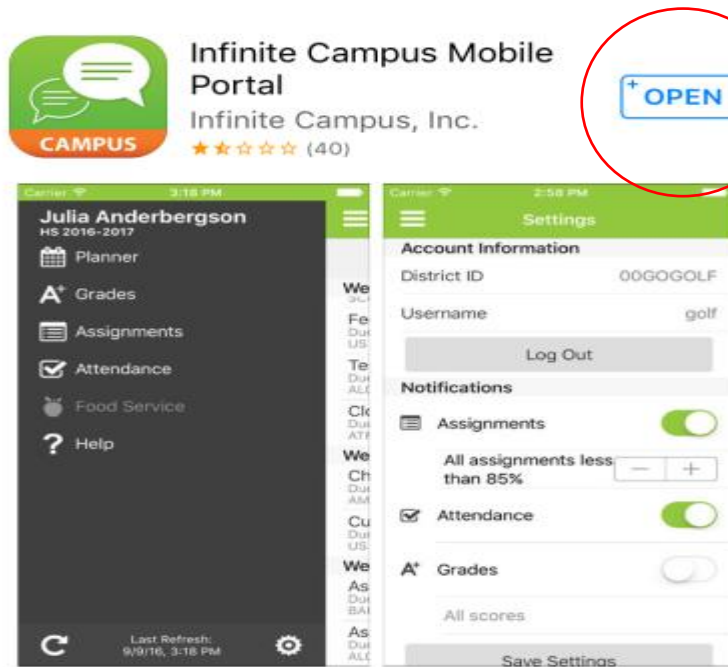

Infinite Campus Portal App

The Infinite Campus Portal app is available for your smartphone or tablet. Log in to the portal to download it.

1. Go to the App Store on your device and search for **Infinite Campus Mobile Portal**. Click on **GET** and then **OPEN**.

2. Type in **D211** for District and scroll to **Illinois** for State.

3. Tap on **TOWNSHIP H S DIST 211**.

4. Type in your **username** and **password**. Tap on **Log In**.

A screenshot of a mobile application login screen. The title "TOWNSHIP H S DIST 211, IL" is at the top. Below the title are two white input fields: "Username" and "Password". Under the "Password" field is a "Show Password" label with a toggle switch. At the bottom, there are two buttons: a green "Log In" button and a grey "Change District" button.